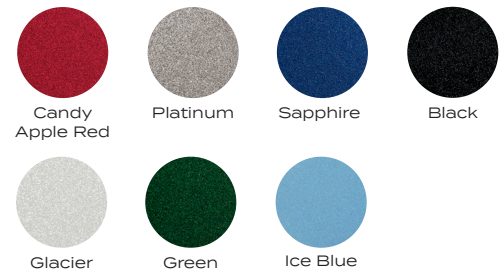

STANDARD COLORS (MOLDED-IN)

PREMIUM COLORS (MOLDED-IN)

PREMIUM PAINTED METALLIC COLORS

STANDARD SEAT COLORS

PREMIUM SEAT COLORS